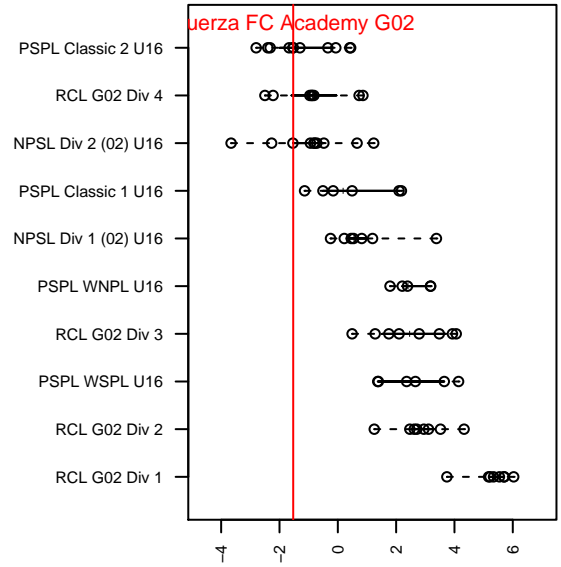

## Fuerza FC Academy G02

Fuerza FC  
Marysville, WA  
G02 total strength=1201  
attack=4.98 defense=3.24  
fall league = PSPL Classic 2 U16

alt names used:  
Fuerza FC 2002  
Fuerza FC G2002

Venues played:  
2017 Crossfire Select U16 Silver  
2017 PSPL Classic 2 U16

**attack and defense variance (black dot)  
relative to other teams  
and top 10 in region**

**attack and defense rating  
relative to others at age  
and all opponents in last 13 months**

**Performance relative to 13 month average**