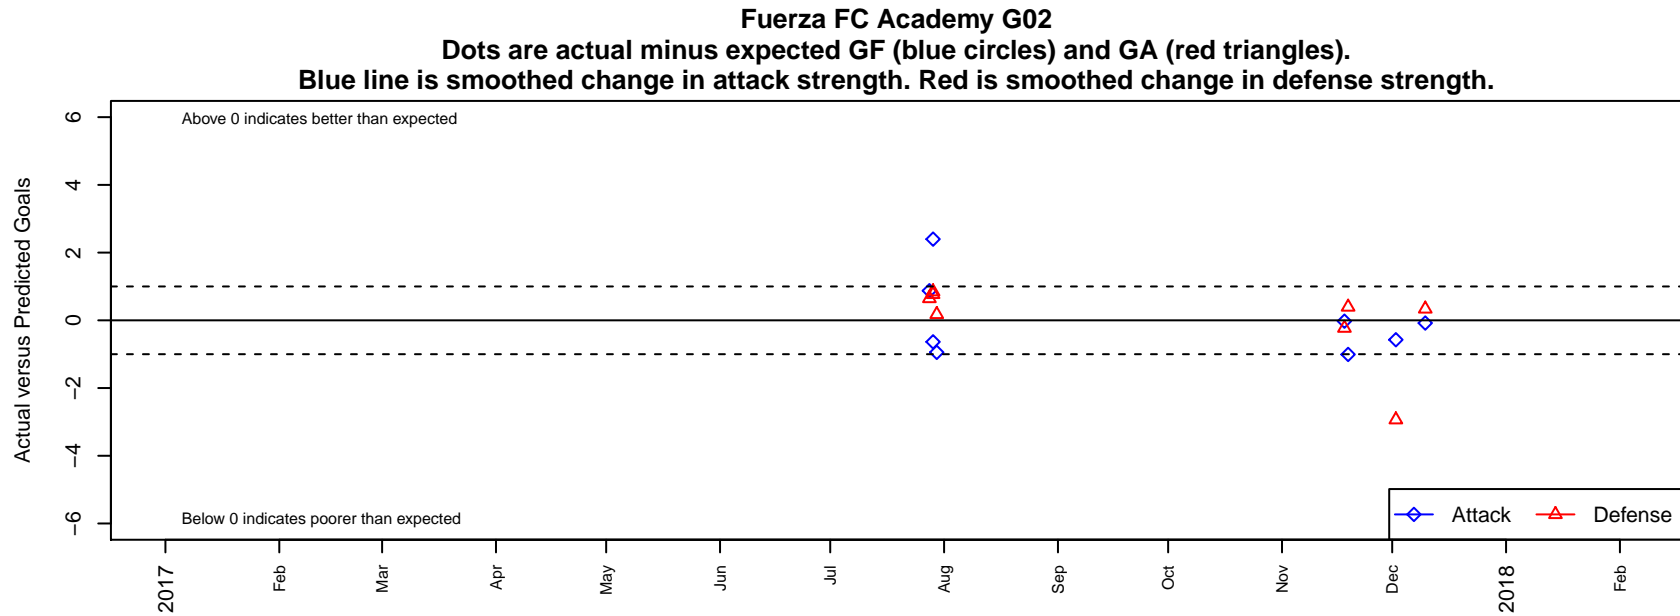

## Fuerza FC Academy G02

Fuerza FC  
Marysville, WA  
G02 total strength=1201  
attack=4.98 defense=3.24  
fall league = PSPL Classic 2 U16

alt names used:  
Fuerza FC 2002  
Fuerza FC G2002

Venues played:  
2017 Crossfire Select U16 Silver  
2017 PSPL Classic 2 U16

**attack and defense variance (black dot)  
relative to other teams  
and top 10 in region**

**attack and defense rating  
relative to others at age  
and all opponents in last 13 months**

**Performance relative to 13 month average**