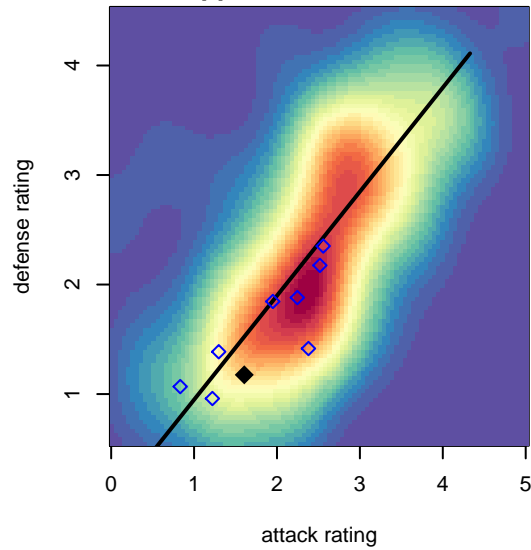

## Fuerza FC Academy G02

Fuerza FC  
Marysville, WA  
G02 total strength=1201  
attack=4.98 defense=3.24  
fall league = PSPL Classic 2 U16

alt names used:  
Fuerza FC 2002  
Fuerza FC G2002

Venues played:  
2017 Crossfire Select U16 Silver  
2017 PSPL Classic 2 U16

**attack and defense variance (black dot)  
relative to other teams  
and top 10 in region**

**attack and defense rating  
relative to others at age  
and all opponents in last 13 months**

**Performance relative to 13 month average**